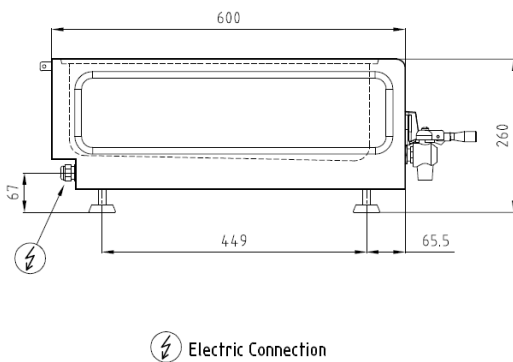

CONSTRUCTION

- External construction entirely with AISI 304.
- Top panel with 1.2 mm thickness. Orbital surface finishing: resistant toward scratches.
- Side panel with 1.2 mm deep-drawn surface.
- Front panel with 0.8 mm deep-drawn surface.
- Top panel with Orbital scratch-preventing finish.
- Rubber legs, height 40 mm.
- Connector between Amicus product on the back.
- IPX4 water protection level.

INCLUDED ACCESSORIES

- Power cable, H07RN-F (3 x 2.5 mm).
- Amicus joining clip.

OPTIONAL ACCESSORIES

- Various GN pan configurations.

FRONT**TOP****SIDE**

*Overall dimension in mm

TECHNICAL DATA**External Dimensions**

Width	: 380 mm
Depth	: 600 mm
Height	: 260 mm

Cooking Surface

Cooking zones	: GN 1/1, 310 x 510 mm
Heating zones	: 1
Control type	: Modulating temperature control

Electrical Supply Data

Total connected load	: 1.8 kW
Voltage	: 230V, 1NPE AC / 50-60 Hz
Recommended fuse	: 10 A (slow)

Connections

Water	: N/A
Drain	: DN 20 (3/4")

Heat & Steam Emissions

Direct heat emission	: 0.09 kW
Latent heat emission	: 0.02 kW
Steam emission	: 0.03 kg/h

PACKAGING DATA

Width	: 410 mm
Depth	: 630 mm
Height	: 380 mm
Volume	: 0.10 m ³