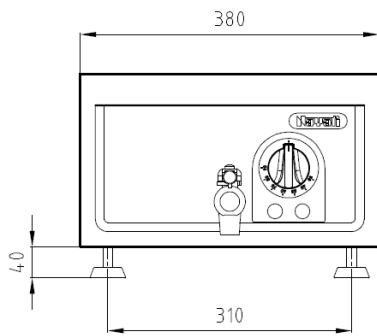

CONSTRUCTION

- External construction entirely with AISI 304.
- Top panel with 1.2 mm thickness. Orbital surface finishing: resistant toward scratches.
- Side panel with 1.2 mm deep-drawn surface.
- Front panel with 0.8 mm deep-drawn surface.
- Top panel with Orbital scratch-preventing finish.
- Rubber legs, height 40 mm.
- Connector between Amicus product on the back.
- IPX4 water protection level.

INCLUDED ACCESSORIES

- Power cable, H07RN-F (3 x 2.5 mm).
- Amicus joining clip.

OPTIONAL ACCESSORIES

- Various GN pan configurations.

FRONT**TOP****SIDE**

*Overall dimension in mm

TECHNICAL DATA**External Dimensions**

Width	: 380 mm
Depth	: 600 mm
Height	: 260 mm

Cooking Surface

Cooking zones	: GN 1/1, 310 x 510 mm
Heating zones	: 1
Control type	: Modulating temperature control

Electrical Supply Data

Total connected load	: 1.8 kW
Voltage	: 230V, 1NPE AC / 50-60 Hz
Recommended fuse	: 10 A (slow)

Connections

Water	: N/A
Drain	: DN 20 (3/4")

Heat & Steam Emissions

Direct heat emission	: 0.09 kW
Latent heat emission	: 0.02 kW
Steam emission	: 0.03 kg/h

PACKAGING DATA

Width	: 410 mm
Depth	: 630 mm
Height	: 380 mm
Volume	: 0.10 m ³