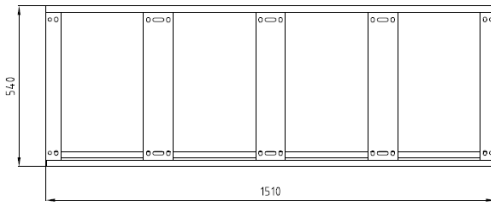

Usable for storage of crockery.

OTHER AVAILABLE MODELS

- NSWT 4M / CB 2C AM
- NSWT 4M / CB 4D AM

MAIN FEATURES

- Designed as a cabinet underneath Amicus Modular Cooking series with 60 cm depth.
- Equipped with 4 swing doors with opening of 2 x 375 x 294 mm.
- Counter cabinet with 4 swing doors.
- Cabinet opening of 2 x 350 x 700 mm.

SIDE

*Overall dimension in mm

TECHNICAL DATA

External Dimensions

Width : 1520 mm
Depth : 600 mm
Height : 630 mm

PACKAGING DATA

Width : 1550 mm
Depth : 630 mm
Height : 750 mm
Volume : 0.73 m³

WEIGHT