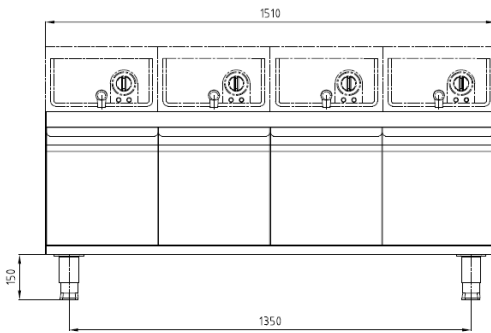

CONSTRUCTION

- External construction entirely with AISI 304.
- Adjustable +/- 25 mm AISI leg.

INCLUDED ACCESSORIES

- N/A

OPTIONAL ACCESSORIES

- N/A

FRONT

TOP

SIDE

*Overall dimension in mm

TECHNICAL DATA

External Dimensions

Width : 1520 mm
Depth : 600 mm
Height : 630 mm

PACKAGING DATA

Width : 1550 mm
Depth : 630 mm
Height : 750 mm
Volume : 0.73 m³

WEIGHT