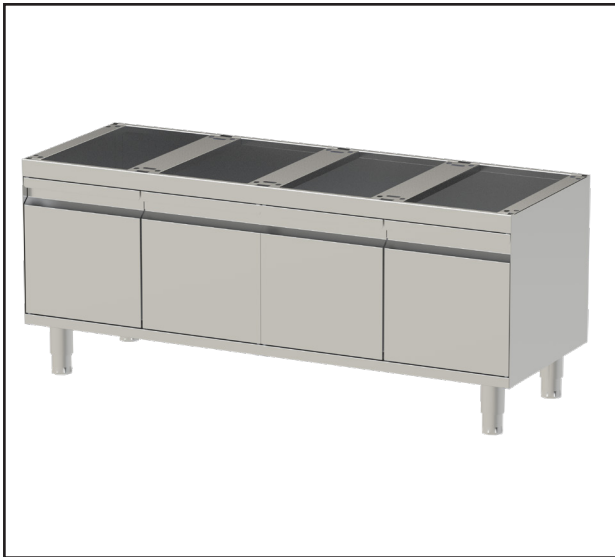

Modular Cooking - Amicus

Neutral Stand

NSWT 4M / CC AM

Due to continuous technical development, the image shown may not represent the latest design of the unit.

DESCRIPTION

Cabinet counter with 1600 mm length.

Usable for storage of crockery.

OTHER AVAILABLE MODELS

- NSWT 4M / CB 2C AM
- NSWT 4M / CB 4D AM

MAIN FEATURES

- Designed as a cabinet underneath Amicus Modular Cooking series with 60 cm depth.
- Equipped with 4 swing doors with opening of 2 x 375 x 294 mm.
- Counter cabinet with 4 swing doors.
- Cabinet opening of 2 x 350 x 700 mm.

CONSTRUCTION

- External construction entirely with AISI 304.
- Adjustable +/- 25 mm AISI leg.

INCLUDED ACCESSORIES

- N/A

OPTIONAL ACCESSORIES

- N/A

FRONT

TOP

SIDE

*Overall dimension in mm

TECHNICAL DATA

External Dimensions

Width : 1520 mm
Depth : 600 mm
Height : 630 mm

PACKAGING DATA

Width : 1550 mm
Depth : 630 mm
Height : 750 mm
Volume : 0.73 m³

WEIGHT