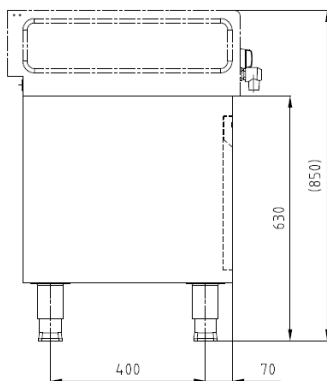

Modular Cooking - Amicus

Neutral Stand

NSWT 4M / CC AM

Due to continuous technical development, the image shown may not represent the latest design of the unit.

DESCRIPTION

Cabinet counter with 1600 mm length.

CONSTRUCTION

- External construction entirely with AISI 304.
- Adjustable +/- 25 mm AISI leg.

INCLUDED ACCESSORIES

- N/A

OPTIONAL ACCESSORIES

- N/A

FRONT

TOP

SIDE

*Overall dimension in mm

TECHNICAL DATA

External Dimensions

Width : 1520 mm
Depth : 600 mm
Height : 630 mm

PACKAGING DATA

Width : 1550 mm
Depth : 630 mm
Height : 750 mm
Volume : 0.73 m³

WEIGHT