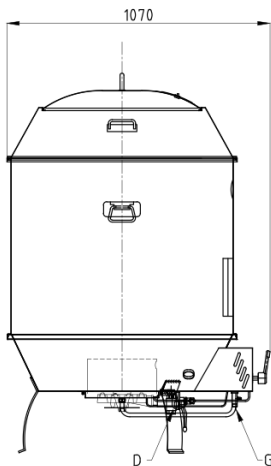

INCLUDED ACCESSORIES

- Duck hanging rails.

OPTIONAL ACCESSORIES

- Stainless steel 9" roast duck hook.
- S-hook 15" with wooden handle .

FRONT

TOP

SIDE

*Overall dimension in mm

TECHNICAL DATA

External Dimensions

Width : Ø 936 mm
Depth : 1070 mm
Height : 1607 mm

Cooking Surface

Cooking zones : 12 ducks, Ø 900 mm

Gas Power Rating

Heat input total : LPG 35 kW
No. of burners : 1
Control type : High-low power control
Gas type options : LPG G30, G31
Natural Gas N/A

Connections

Gas : DN15 (1/2")
Water : N/A
Drain : DN20 (3/4")

Heat & Steam Emissions

Direct heat emission : LPG 12.25 kW
Latent heat emission : LPG 7.00 kW
Steam emission : LPG 10.29 kg/h

PACKAGING DATA

Width : 940 mm
Depth : 940 mm
Height : 1670 mm
Volume : 1.48 m³

WEIGHT

Net Weight : 52 kg
Gross Weight : 81 kg