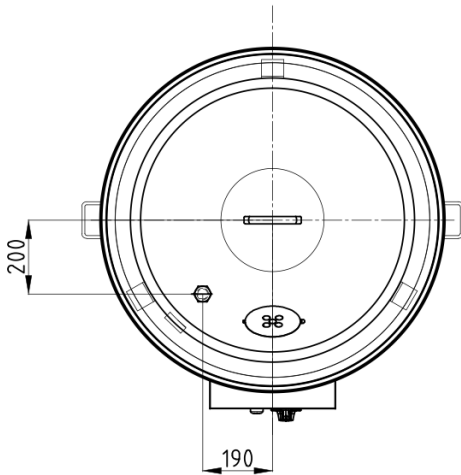

CONSTRUCTION

- Unit made of stainless steel AISI 304.
- Dome (three parts) and lid made of stainless steel AISI 304 (1.0 mm).
- Legs made of stainless steel AISI 304 (6 mm).
- Types of installations: free standing.
- Unit made of high-grade stainless steel.

INCLUDED ACCESSORIES

- Duck hanging rails.

OPTIONAL ACCESSORIES

- Stainless steel 9" roast duck hook.
- S-hook 15" with wooden handle .

FRONT

TOP

SIDE

*Overall dimension in mm

TECHNICAL DATA

External Dimensions

Width : Ø 936 mm
Depth : 1070 mm
Height : 1607 mm

Cooking Surface

Cooking zones : 12 ducks, Ø 900 mm

Gas Power Rating

Heat input total : LPG 35 kW
No. of burners : 1
Control type : High-low power control
Gas type options : LPG G30, G31
Natural Gas N/A

Connections

Gas : DN15 (1/2")
Water : N/A
Drain : DN20 (3/4")

Heat & Steam Emissions

Direct heat emission : LPG 12.25 kW
Latent heat emission : LPG 7.00 kW
Steam emission : LPG 10.29 kg/h

PACKAGING DATA

Width : 940 mm
Depth : 940 mm
Height : 1670 mm
Volume : 1.48 m³