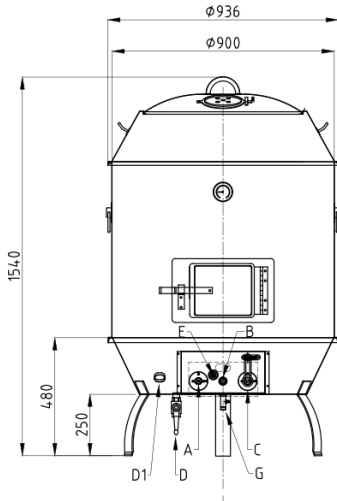

CONSTRUCTION

- Unit made of stainless steel AISI 304.
- Dome (three parts) and lid made of stainless steel AISI 304 (1.0 mm).
- Legs made of stainless steel AISI 304 (6 mm).
- Types of installations: free standing.
- Unit made of high-grade stainless steel.

INCLUDED ACCESSORIES

- Duck hanging rails.

OPTIONAL ACCESSORIES

- Stainless steel 9" roast duck hook.
- S-hook 15" with wooden handle .

FRONT

TOP

SIDE

*Overall dimension in mm

TECHNICAL DATA

External Dimensions

Width : Ø 936 mm
Depth : 1070 mm
Height : 1607 mm

Cooking Surface

Cooking zones : 12 ducks, Ø 900 mm

Gas Power Rating

Heat input total : LPG 35 kW
No. of burners : 1
Control type : High-low power control
Gas type options : LPG G30, G31
Natural Gas N/A

Connections

Gas : DN15 (1/2")
Water : N/A
Drain : DN20 (3/4")

Heat & Steam Emissions

Direct heat emission : LPG 12.25 kW
Latent heat emission : LPG 7.00 kW
Steam emission : LPG 10.29 kg/h

PACKAGING DATA

Width : 940 mm
Depth : 940 mm
Height : 1670 mm
Volume : 1.48 m³